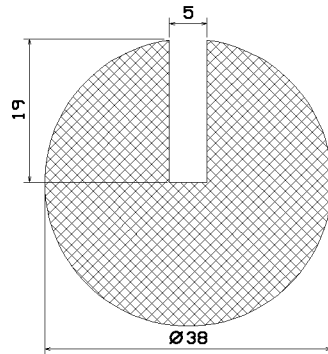

50600

(FT)

SPS/w/8247

50620

SPS/w/8248

50630

SPS/w/8269

50640

SPS/w/8296

50650

SPS/w/7395

50660

SPS/w/7424

50670

SPS/w/8411